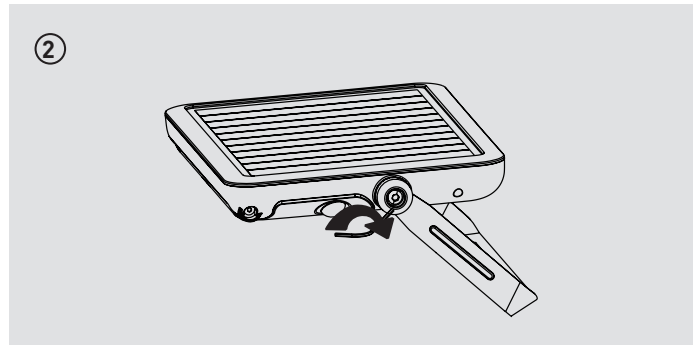

SOLAR GUARDIAN FLOODLIGHT WITH PIR SENSOR

ACCESSORIES: