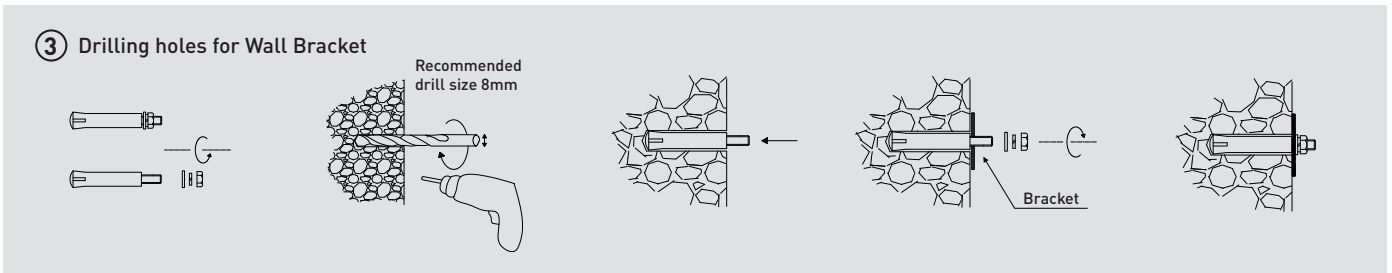

SOLAR GUARDIAN FLOODLIGHT WITH PIR SENSOR

ACCESSORIES: