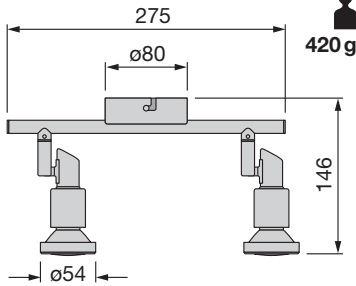

LED SPOT

	EAN	W	lm	K	V~	Hz
LED SPOT GR 3W 230V 8X1	4058075260801	3	240	2700	220-240	50/60
LED SPOT GR 2X3W 230V 8X1	4058075260788	2x3	480	2700	220-240	50/60
LED SPOT GR 3X3W 230V 8X1	4058075260825	3x3	720	2700	220-240	50/60
LED SPOT GR 4X3W 230V 8X1	4058075260849	4x3	960	2700	220-240	50/60
LED SPOT GR 6X3W 230V 8X1	4058075260863	6x3	1440	2700	220-240	50/60

LED SPOT 1x3W/2x3W
3x3W/4x3W

LED SPOT 6x3W

LED SPOT 1x3W

LED SPOT 4x3W

LED SPOT 2x3W

LED SPOT 3x3W

LED SPOT 6x3W