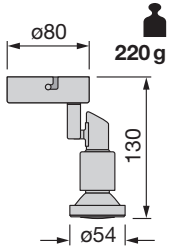

LED SPOT

	EAN	W	lm	K	V~	Hz
LED SPOT GR 3W 230V 8X1	4058075260801	3	240	2700	220-240	50/60
LED SPOT GR 2X3W 230V 8X1	4058075260788	2x3	480	2700	220-240	50/60
LED SPOT GR 3X3W 230V 8X1	4058075260825	3x3	720	2700	220-240	50/60
LED SPOT GR 4X3W 230V 8X1	4058075260849	4x3	960	2700	220-240	50/60
LED SPOT GR 6X3W 230V 8X1	4058075260863	6x3	1440	2700	220-240	50/60

LED SPOT 1x3W/2x3W
3x3W/4x3W

LED SPOT 6x3W

LED SPOT 1x3W

LED SPOT 4x3W

LED SPOT 2x3W

LED SPOT 3x3W

LED SPOT 6x3W