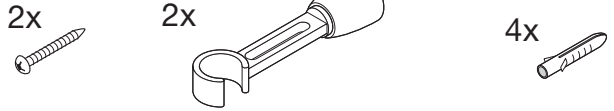

LED SPOT

	EAN	W	lm	K	V~	Hz
LED SPOT GR 3W 230V 8X1	4058075260801	3	240	2700	220-240	50/60
LED SPOT GR 2X3W 230V 8X1	4058075260788	2x3	480	2700	220-240	50/60
LED SPOT GR 3X3W 230V 8X1	4058075260825	3x3	720	2700	220-240	50/60
LED SPOT GR 4X3W 230V 8X1	4058075260849	4x3	960	2700	220-240	50/60
LED SPOT GR 6X3W 230V 8X1	4058075260863	6x3	1440	2700	220-240	50/60

LED SPOT 1x3W/2x3W
3x3W/4x3W

LED SPOT 6x3W

LED SPOT 1x3W

LED SPOT 4x3W

LED SPOT 2x3W

LED SPOT 3x3W

LED SPOT 6x3W