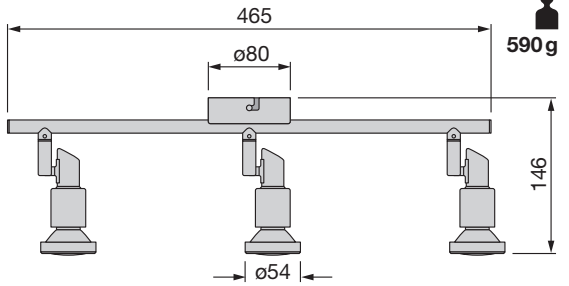

LED SPOT

	EAN	W	lm	K	V~	Hz
LED SPOT GR 3W 230V 8X1	4058075260801	3	240	2700	220-240	50/60
LED SPOT GR 2X3W 230V 8X1	4058075260788	2x3	480	2700	220-240	50/60
LED SPOT GR 3X3W 230V 8X1	4058075260825	3x3	720	2700	220-240	50/60
LED SPOT GR 4X3W 230V 8X1	4058075260849	4x3	960	2700	220-240	50/60
LED SPOT GR 6X3W 230V 8X1	4058075260863	6x3	1440	2700	220-240	50/60

LED SPOT 1x3W/2x3W
3x3W/4x3W

LED SPOT 6x3W

LED SPOT 1x3W

LED SPOT 4x3W

LED SPOT 2x3W

LED SPOT 3x3W

LED SPOT 6x3W